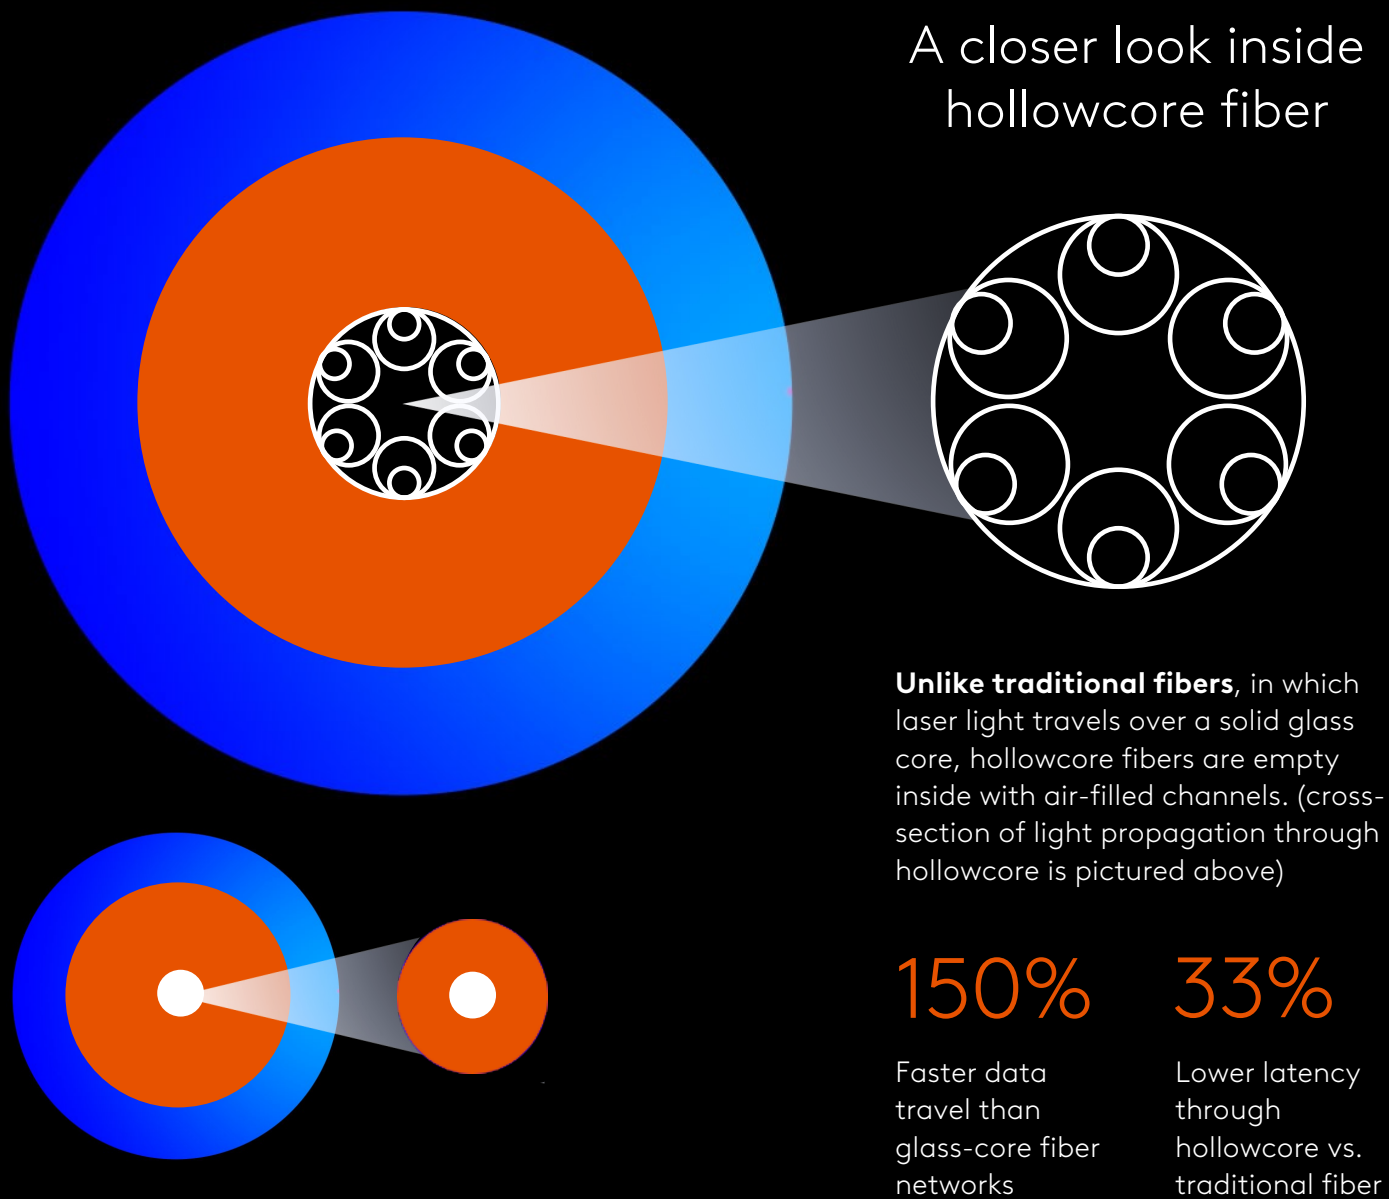

A breakthrough in fiber speeds

Comcast, the nation's largest gig-speed Internet provider, has taken another groundbreaking step forward in the road to 10G in what is believed to be the first-ever, end-to-end deployment by an Internet provider of advanced "hollowcore" fiber optics.

50% faster than solid core (pictured)

Since light travels nearly 50% faster through air than glass, data travels much faster than through traditional fiber. The faster speed can be used to double the reach for latency critical applications and speed up the transaction rates by around 47%.